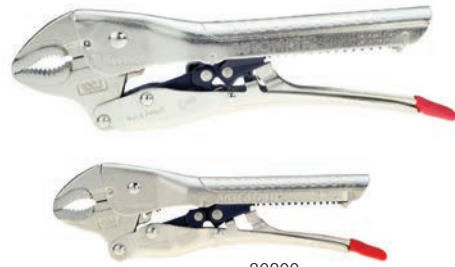

### 9.5" Automatic Groove Pliers Soft Grip

Item No.	Jaw Opening	Throat Depth	Jaw Width
20900	1 1/2"	1"	1/4"

### 9.5" Automatic Groove Pliers Dipped Handles

Item No.	Jaw Opening	Throat Depth	Jaw Width
30900	1 1/2"	1"	1/4"

20600

30900

## Automatic Pliers Sets

- 6 each per case pack

Item No. **80200** Package - Carded

2 pc. Automatic pliers set includes:  
10" Curved Jaw (10100) & 6" Curved Jaw (06100)

80200

Item No. **80300** Package - Carded

2 pc. Automatic pliers set includes:  
10" Curved Jaw (10100) & 7" Needle Nose (09300)

80300

Item No. **80400** Package - Carded

2 pc. set includes:  
10" Curved Jaw (10100) & 9.5" Groove Pliers (20900)

80400