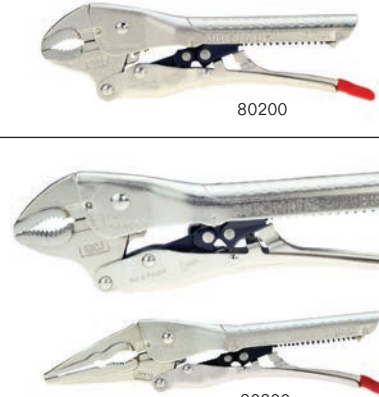

### 9.5" Automatic Groove Pliers Dipped Handles

Item No.	Jaw Opening	Throat Depth	Jaw Width
30900	1 1/2"	1"	1/4"

20600

30900

## Automatic Pliers Sets

- 6 each per case pack

Item No. **80200** Package - Carded

2 pc. Automatic pliers set includes:  
10" Curved Jaw (10100) & 6" Curved Jaw (06100)

80200

Item No. **80300** Package - Carded

2 pc. Automatic pliers set includes:  
10" Curved Jaw (10100) & 7" Needle Nose (09300)

80300

Item No. **80400** Package - Carded

2 pc. set includes:  
10" Curved Jaw (10100) & 9.5" Groove Pliers (20900)

80400